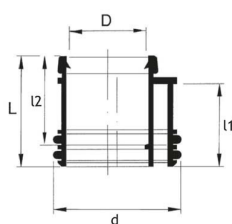

## RÉDUCTION EXCENTRIQUE

### MEASUREMENT DRAWING

N° article	Designation	Couleur	Ø	Ø2	Info
70007769	PP REDUCTION INT. 110x50	Blanc	110 mm	50 mm	Joint - Joint
70007770	PP REDUCTION INT. 110x75	Noir	110 mm	75 mm	Joint - Joint