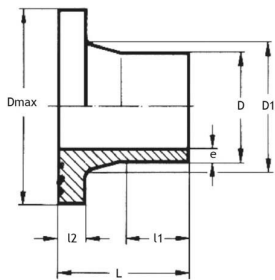

HDPE SDR 11 STUB FLANGE

PRODUCT DESCRIPTION

Material: PE
 Color: Black
 Connection 1: Spigot
 Connection 2: Spigot
 O22

MEASUREMENT DRAWING

Article no.	EAN	Description	Diameter	N° of units
1297220330		PE100 STUB FLANGE ADAPTOR 25 SDR11 F	25 mm	1
1297220331		PE100 STUB FLANGE ADAPTOR 32 SDR11 F	32 mm	1
1297220332		PE100 STUB FLANGE ADAPTOR 40 SDR11 F	40 mm	1
1297220333		PE100 STUB FLANGE ADAPTOR 50 SDR11 F	50 mm	1
1297220082	5414337100039	PE100 STUB FLANGE ADAPTOR 63 SDR11 F	63 mm	1
1297220334		PE100 STUB FLANGE ADAPTOR 75 SDR11 F	75 mm	1
1297220040	5055883609418	PE100 STUB FLANGE ADAPTOR 90 SDR11 F	90 mm	1