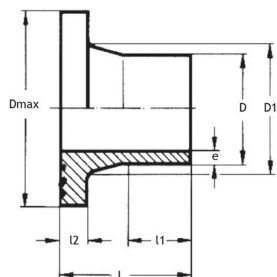

HDPE SDR 11 STUB FLANGE

PRODUCT DESCRIPTION

Material: PE
 Color: Black
 Connection 1: Spigot
 Connection 2: Spigot
 O22

MEASUREMENT DRAWING

Article no.	EAN	Description	Diameter	N° of units
1297220330		PE100 STUB FLANGE ADAPTOR 25 SDR11 F	25 mm	1
1297220331		PE100 STUB FLANGE ADAPTOR 32 SDR11 F	32 mm	1
1297220332		PE100 STUB FLANGE ADAPTOR 40 SDR11 F	40 mm	1
1297220333		PE100 STUB FLANGE ADAPTOR 50 SDR11 F	50 mm	1
1297220082	5414337100039	PE100 STUB FLANGE ADAPTOR 63 SDR11 F	63 mm	1
1297220334		PE100 STUB FLANGE ADAPTOR 75 SDR11 F	75 mm	1
1297220040	5055883609418	PE100 STUB FLANGE ADAPTOR 90 SDR11 F	90 mm	1