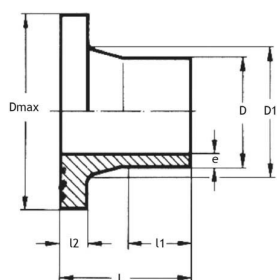

HDPE SDR 11 STUB FLANGE

PRODUCT DESCRIPTION

Material: PE
 Color: Black
 Connection 1: Spigot
 Connection 2: Spigot
 O22

MEASUREMENT DRAWING

Article no.	EAN	Description	Diameter	N° of units
1297220330		PE100 STUB FLANGE ADAPTOR 25 SDR11 F	25 mm	1
1297220331		PE100 STUB FLANGE ADAPTOR 32 SDR11 F	32 mm	1
1297220332		PE100 STUB FLANGE ADAPTOR 40 SDR11 F	40 mm	1
1297220333		PE100 STUB FLANGE ADAPTOR 50 SDR11 F	50 mm	1
1297220082	5414337100039	PE100 STUB FLANGE ADAPTOR 63 SDR11 F	63 mm	1
1297220334		PE100 STUB FLANGE ADAPTOR 75 SDR11 F	75 mm	1
1297220040	5055883609418	PE100 STUB FLANGE ADAPTOR 90 SDR11 F	90 mm	1