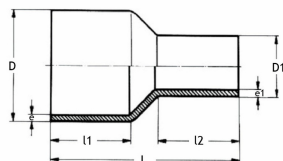

HDPE SDR 11 REDUCER

PRODUCT DESCRIPTION

Material: PE
 Color: Black
 Connection 1: Spigot
 Connection 2: Spigot
 O22

MEASUREMENT DRAWING

Article no.	EAN	Description	Diameter	N° of units
1297220247		HDPE REDUCTION 40-32 SDR11	40 mm	1
1297220248		HDPE REDUCTION 50-32 SDR11	50 mm	1
1297220249		HDPE REDUCTION 50-40 SDR11	50 mm	1
1297220250		HDPE REDUCTION 60-32 SDR11	60 mm	1
1297220251		HDPE REDUCTION 63-40 SDR11	63 mm	1
1297220252		HDPE REDUCTION 63-50 SDR11	63 mm	1
1297220253		HDPE REDUCTION 75-50 SDR11	75 mm	1
1297220254		HDPE REDUCTION 75-63 SDR11	75 mm	1
1297220255		HDPE REDUCTION 90-50 SDR11	90 mm	1
1297220256		HDPE REDUCTION 90-63 SDR11	90 mm	1
1297220257		HDPE REDUCTION 90-75 SDR11	90 mm	1
1297220258		HDPE REDUCTION 110-63 SDR11	110 mm	1
1297220259		HDPE REDUCTION 110-75 SDR11	110 mm	1
1297220260		HDPE REDUCTION 110-90 SDR11	110 mm	1
1297220261		HDPE REDUCTION 125-63 SDR11	125 mm	1