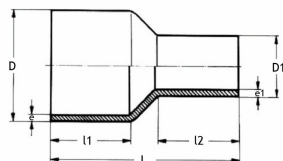

## PRODUCT DESCRIPTION

Material: PE  
 Color: Black  
 Connection 1: Spigot  
 Connection 2: Spigot  
 O22

## MEASUREMENT DRAWING

Article no.	EAN	Description	Diameter	N° of units
1297220247		HDPE REDUCTION 40-32 SDR11	40 mm	1
1297220248		HDPE REDUCTION 50-32 SDR11	50 mm	1
1297220249		HDPE REDUCTION 50-40 SDR11	50 mm	1
1297220250		HDPE REDUCTION 60-32 SDR11	60 mm	1
1297220251		HDPE REDUCTION 63-40 SDR11	63 mm	1
1297220252		HDPE REDUCTION 63-50 SDR11	63 mm	1
1297220253		HDPE REDUCTION 75-50 SDR11	75 mm	1
1297220254		HDPE REDUCTION 75-63 SDR11	75 mm	1
1297220255		HDPE REDUCTION 90-50 SDR11	90 mm	1
1297220256		HDPE REDUCTION 90-63 SDR11	90 mm	1
1297220257		HDPE REDUCTION 90-75 SDR11	90 mm	1
1297220258		HDPE REDUCTION 110-63 SDR11	110 mm	1
1297220259		HDPE REDUCTION 110-75 SDR11	110 mm	1
1297220260		HDPE REDUCTION 110-90 SDR11	110 mm	1
1297220261		HDPE REDUCTION 125-63 SDR11	125 mm	1