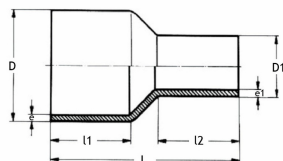

HDPE SDR 11 REDUCER

PRODUCT DESCRIPTION

Material: PE
 Color: Black
 Connection 1: Spigot
 Connection 2: Spigot
 O22

MEASUREMENT DRAWING

Article no.	EAN	Description	Diameter	N° of units
1297220249		HDPE REDUCTION 50-40 SDR11	50 mm	1
1297220250		HDPE REDUCTION 60-32 SDR11	60 mm	1
1297220251		HDPE REDUCTION 63-40 SDR11	63 mm	1
1297220252		HDPE REDUCTION 63-50 SDR11	63 mm	1
1297220253		HDPE REDUCTION 75-50 SDR11	75 mm	1
1297220254		HDPE REDUCTION 75-63 SDR11	75 mm	1
1297220255		HDPE REDUCTION 90-50 SDR11	90 mm	1
1297220256		HDPE REDUCTION 90-63 SDR11	90 mm	1
1297220257		HDPE REDUCTION 90-75 SDR11	90 mm	1
1297220258		HDPE REDUCTION 110-63 SDR11	110 mm	1
1297220259		HDPE REDUCTION 110-75 SDR11	110 mm	1
1297220260		HDPE REDUCTION 110-90 SDR11	110 mm	1
1297220261		HDPE REDUCTION 125-63 SDR11	125 mm	1
1297220262		HDPE REDUCTION 125-90 SDR11	125 mm	1
1297220263		HDPE REDUCTION 125-110 SDR11	125 mm	1

BUILDING SOLUTIONS
 buildings@pipelife.be

INFRA SOLUTIONS
 infra@pipelife.be

Article no.	EAN	Description	Diameter	N° of units
1297220264		HDPE REDUCTION 160-90 SDR11	160 mm	1
1297220265		HDPE REDUCTION 160-110 SDR11	160 mm	1
1297220266		HDPE REDUCTION 160-125 SDR11	160 mm	1
1297220267		HDPE REDUCTION 200-160 SDR11	200 mm	1
1297220268		HDPE REDUCTION 225-160 SDR11	225 mm	1
1297220269	7611704300391	HDPE REDUCTION 225-200 SDR11	225 mm	1
1297220270		HDPE REDUCTION 250-160 SDR11	250 mm	1
1297220271		HDPE REDUCTION 250-200 SDR11	250 mm	1
1297220272		HDPE REDUCTION 250-225 SDR11	250 mm	1