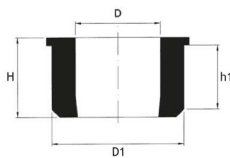

SMARTLINE RUBBER REDUCER

PRODUCT DESCRIPTION

Smartline is made of Polypropylene (PP) with thermoplastic elastomer (TPE) sealing rings, which, due to the construction, always remain securely in place. The result is a perfectly sealed connection that looks smoother and more elegant.

MEASUREMENT DRAWING

Article no.	Description	Ø	Ø2	Info	Colour
70007702	SMARTLINE RUBBER REDUCER BLACK 40x32	40 mm	32 mm	2 x TPE seal For thinwall pipes	Black
70007701	SMARTLINE RUBBER REDUCER GREY 50x40	50 mm	40 mm	2 x TPE seal For thinwall pipes	Grey