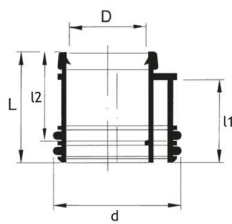

EXCENTRIC REDUCER

MEASUREMENT DRAWING

Article no.	Description	Colour	Ø	Ø2	Info
70007769	PP INNER REDUCTION 110x50	White	110 mm	50 mm	Seal – Seal
70007770	PP INNER REDUCTION 110x75	Black	110 mm	75 mm	Seal – Seal