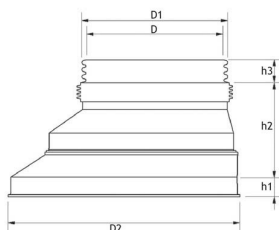

PRO1000 CONE TO Ø630

PRODUCT DESCRIPTION

Material: PP

Color: Redbrown (RAL 8004)

O13

MEASUREMENT DRAWING

Article no.	EAN	Description	Diameter	Ø2	Height (H)	N° of units
3496103066	5905485458405	PP PRO 1000 CONE TO 630 FIXED ENT. SHAFT	1000 mm	630 mm	620 mm	1