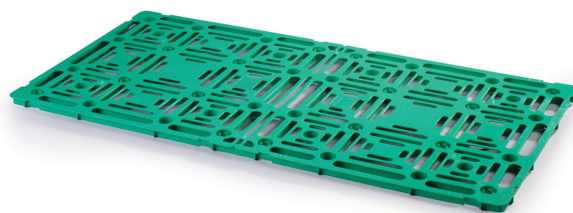

## STORMBOX I – BOTTOM PLATE

### PRODUCT DESCRIPTION

Material: PP  
Color: Green (RAL 6024)  
O15

### MEASUREMENT DRAWING

Article no.	EAN	Description	Length	Width	Height (H)	N° of units
3496100907	5905485440769	PP SPARC BOX BOTTOM PLATE	1200 mm	600 mm	20 mm	1