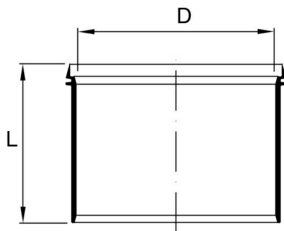

PRAGMA PP REPAIR SOCKET SN8 OD

PRODUCT DESCRIPTION

Material: PP
 Color: Redbrown (RAL 8004)
 Stiffness class: SN8
 Connection 1: Socket
 Connection 2: Socket
 O41

MEASUREMENT DRAWING

Article no.	EAN	Description	Diameter	N° of units
3496102890	5905485473477	PRAGMA PP REPAIR SOCKET OD 250 SN8	250 mm	1
3496102858	5905485471077	PRAGMA PP REPAIR SOCKET OD 315 SN8	315 mm	1
3496103098	5905485459150	PRAGMA PP REPAIR SOCKET OD 400 SN8	400 mm	1
3496100531	5905485442497	PRAGMA PP REPAIR SOCKET OD 500 SN8	500 mm	1
3496100532	5905485442503	PRAGMA PP REPAIR SOCKET OD 630 SN8	630 mm	1