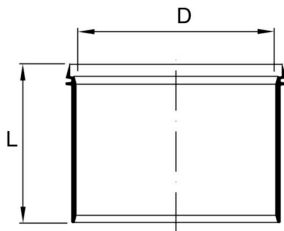

PRAGMA PP REPAIR SOCKET SN8 OD

PRODUCT DESCRIPTION

Material: PP
Color: Redbrown (RAL 8004)
Stiffness class: SN8
Connection 1: Socket
Connection 2: Socket
O41

MEASUREMENT DRAWING

Article no.	EAN	Description	Diameter	N° of units
3496102890	5905485473477	PRAGMA PP REPAIR SOCKET OD 250 SN8	250 mm	1
3496102858	5905485471077	PRAGMA PP REPAIR SOCKET OD 315 SN8	315 mm	1
3496103098	5905485459150	PRAGMA PP REPAIR SOCKET OD 400 SN8	400 mm	1
3496100531	5905485442497	PRAGMA PP REPAIR SOCKET OD 500 SN8	500 mm	1
3496100532	5905485442503	PRAGMA PP REPAIR SOCKET OD 630 SN8	630 mm	1