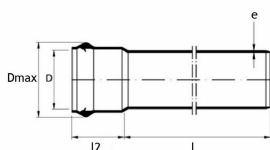

Material: PVC

Color: Redbrown (RAL 8023)

Stiffness class: SN8

BENOR

Connection 1: Socket

Connection 2: Spigot

O01

MEASUREMENT DRAWING

Article no.	EAN	Description	Diameter	Length	N° of units
1298818111	5414337001459	SEW PVC PIPE RB 110x3.2 SN8 85x1m BENOR	110 mm	1 m	85
1298818113	5414337001497	SEW PVC PIPE RB 110x3.2 SN8 85x3m BENOR	110 mm	3 m	85
1298818115	5414337100834	SEW PVC PIPE RB 110x3.2 SN8 85x5m BENOR	110 mm	5 m	85
1298818123	5414337100275	SEW PVC PIPE RB 125x3.7 SN8 68x3m BENOR	125 mm	3 m	68
1298818125	5414337001510	SEW PVC PIPE RB 125x3.7 SN8 68x5m BENOR	125 mm	5 m	68