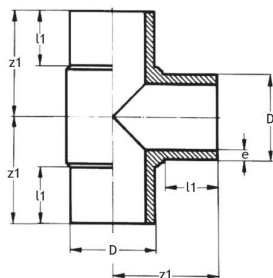

HDPE SDR 11 BRANCH 90°

PRODUCT DESCRIPTION

Material: PE
 Color: Black
 Connection 1: Spigot
 Connection 2: Spigot
 Connection 3: Spigot
 O22

MEASUREMENT DRAWING

Article no.	EAN	Description	Diameter	N° of units
1297220287		PE100 BRANCH 90° 200 SDR11	200 mm	1
1297220234		PE100 BRANCH 90° 225 SDR11	225 mm	1
1297220235		PE100 BRANCH 90° 250 SDR11	250 mm	1
1297220376		PE100 BRANCH 90° 280 SDR11	280 mm	1
1297220236		PE100 BRANCH 90° 315 SDR11	315 mm	1
1297220158	5414337100944	PE100 BRANCH 90° 355 SDR11	355 mm	1
1297220237		PE100 BRANCH 90° 450 SDR11	450 mm	1
1297220238		PE100 BRANCH 90° 560 SDR11	560 mm	1
1297220239		PE100 BRANCH 90° 630 SDR11	630 mm	1