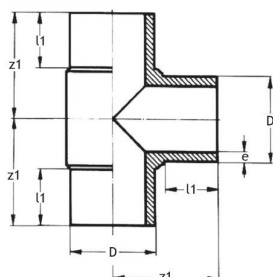

HDPE SDR 11 BRANCH 90°

PRODUCT DESCRIPTION

Material: PE
 Color: Black
 Connection 1: Spigot
 Connection 2: Spigot
 Connection 3: Spigot
 O22

MEASUREMENT DRAWING

Article no.	Description	Diameter	N° of units
1297220287	PE100 BRANCH 90° 200 SDR11	200 mm	1
1297220234	PE100 BRANCH 90° 225 SDR11	225 mm	1
1297220235	PE100 BRANCH 90° 250 SDR11	250 mm	1