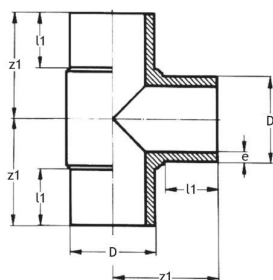

HDPE SDR 11 BRANCH 90°

PRODUCT DESCRIPTION

Material: PE
 Color: Black
 Connection 1: Spigot
 Connection 2: Spigot
 Connection 3: Spigot
 O22

MEASUREMENT DRAWING

Article no.	Description	Diameter	N° of units
1297220287	PE100 BRANCH 90° 200 SDR11	200 mm	1
1297220234	PE100 BRANCH 90° 225 SDR11	225 mm	1
1297220235	PE100 BRANCH 90° 250 SDR11	250 mm	1