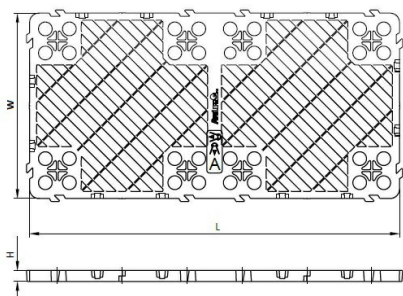

STORMBOX II – BOTTOM PLATE

PRODUCT DESCRIPTION

Material: PP
 Color: Green (RAL 6024)
 O15

MEASUREMENT DRAWING

Article no.	EAN	Description	Length	Width	Height (H)	N° of units
3496102734	5905485478533	PP STORMBOX II BOTTOM PLATE	1200 mm	600 mm	35,5 mm	1