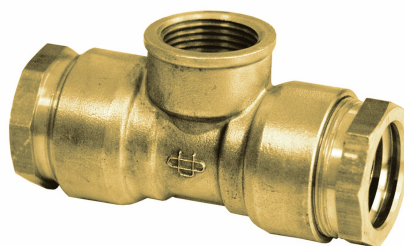

## BRASS BRANCH 90° FEMALE THREAD LDPE BSN

### PRODUCT DESCRIPTION

Material: Brass

Connection 1: Female

Connection 2: Female

Connection 3: Female

O18

Article no.	EAN	Description	N° of units
1297180064	5414337012912	BRASS TEE FEM THREAD BSN 1/2"x1/2"x1/2"	1
1297180065	5414337012929	BRASS TEE FEM THREAD BSN 3/4"x3/4"x3/4"	1
1297180066	3607100035573	BRASS TEE FEM THREAD BSN 1"x1"x1"	1
1297180088	3607100035580	BRASS TEE FEM THREAD BSN 5/4"x5/4"x5/4"	1
1297180089	3607100035597	BRASS TEE FEM THREAD BSN 6/4"x6/4"x6/4"	1
1297180090	3607100035603	BRASS TEE FEM THREAD BSN 2"x2"x2"	1