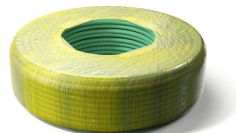

## PREFLEX SAFE

Article no.	Type of cable	Tube Ø	Packaging	Length
1234000094	CTRL 1P0.8	16 mm	Roll	100 m