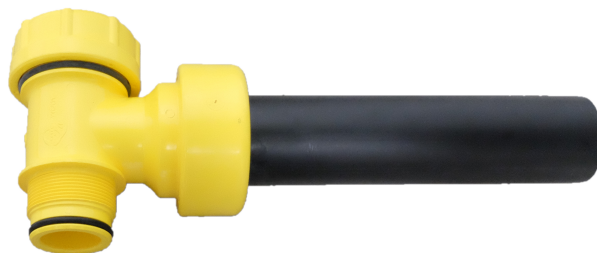

## PRODUCT DESCRIPTION

Material: PE  
Color: Black & Yellow  
Connection 1: Male  
Connection 2: Male  
O21

Article no.	EAN	Description	Diameter	N° of units
1195003329	8712603203475	PE100 POLSAFE ATTACHEMENT 32 SDR11	32 mm	10
1195003328	8712603203468	PE100 POLSAFE ATTACHEMENT 63 SDR11	63 mm	10