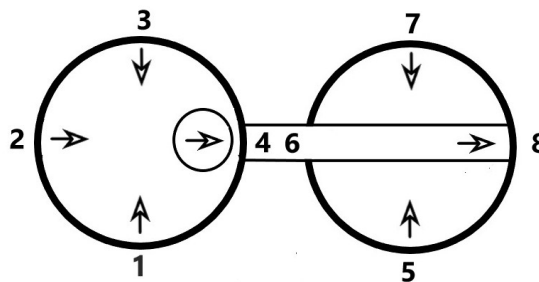

DOUBLE MANHOLE PVC 8 CONNECTIONS

PRODUCT DESCRIPTION

Material: PVC

Color: Grey

Bottom of chamber 1: Ø250 with collar

Flat bottom

Connection 1: Ø110 Socket (6h)

Connection 2: Ø110 Socket (9h)

Connection 3: Ø110 Socket (12h)

Connection 4 (Siphon): Ø125 Spigot (3h)

Bottom of chamber 2: Ø250 with collar

Straight flow profile

Connection 5: Ø110 Socket (6h)

Connection 6: Ø125 Socket (9h)

Connection 7: Ø110 Socket (12h)

Connection 8 (Outlet): Ø160 Socket (3h)

O14

Article no.	EAN	Description	Diameter	Height (H)	N° of units
1297140019	5414337024809	PVC IC N°21 DOUBLE 250 5x100 1x125 1x160	250 mm	500 mm	1

BUILDING SOLUTIONS