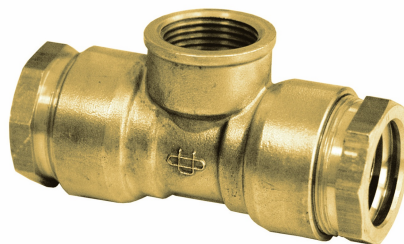

BRASS BRANCH 90° FEMALE THREAD LDPE BSR

PRODUCT DESCRIPTION

Material: Brass

Connection 1: Female

Connection 2: Female

Connection 3: Female

O18

Article no.	EAN	Description	N° of units
1297180067	3607100035610	BRASS TEE FEM THREAD BSR 1/2"x1/2"x1/2"	1
1297180068	3607100035627	BRASS TEE FEM THREAD BSR 3/4"x3/4"x3/4"	1
1297180069	3607100035634	BRASS TEE FEM THREAD BSR 1"x1"x1"	1
1297180093	3607100035641	BRASS TEE FEM THREAD BSR 5/4"x5/4"x5/4"	1
1297180094	3607100035658	BRASS TEE FEM THREAD BSR 6/4"x6/4"x6/4"	1
1297180095	3607100035665	BRASS TEE FEM THREAD BSR 2"x2"x2"	1