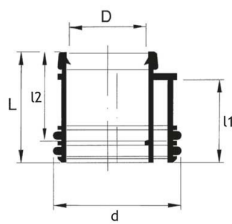

RÉDUCTION EXCENTRIQUE

MEASUREMENT DRAWING

N° article	Designation	Couleur	Ø	Ø2	Info
70007769	PP REDUCTION INT. 110x50	Blanc	110 mm	50 mm	Joint - Joint
70007770	PP REDUCTION INT. 110x75	Noir	110 mm	75 mm	Joint - Joint