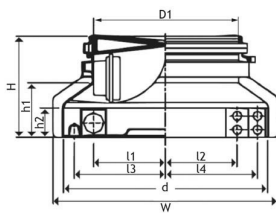

### MEASUREMENT DRAWING

Article number	Diameter D	Total height (H)	Material	Quantity on pallet pcs
70001444	1000 mm	505 mm	PE	4