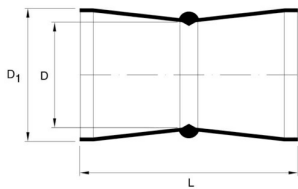

PROTECTION SLEEVES FOR CONCRETE WALL

Standard EN1401-1

MEASUREMENT DRAWING

Article number	Diameter D	Material	Colour	Quantity in package pcs	Quantity on pallet pcs
70013657	50 mm	PP	grey	25	1200
70013658	100 mm	PE	black	20	240
3495200415	110 mm	Other	white	1	440
3495200416	160 mm	Other	white	1	200