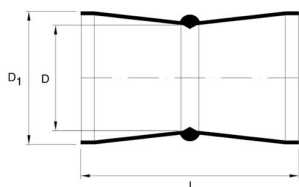

PROTECTIVE PROTECTION SLEEVES FOR CONCRETE WALL

Standard EN1401-1

MEASUREMENT DRAWING

Article number	Diameter D	Colour	Material	Quantity on pallet pcs
70013657	50 mm	grey	PP	1200
70000315	110 mm	redbrown	PVC	192
70013658	100 mm	black	PE	240
70000316	160 mm	redbrown	PVC	96