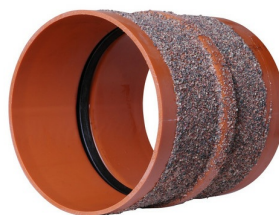

PROTECTIVE PROTECTION SLEEVES FOR CONCRETE WALL

Standard EN1401-1

MEASUREMENT DRAWING

Article number	Diameter D	Colour	Material	Quantity on pallet pcs
70013657	50 mm	grey	PP	1200
70000315	110 mm	redbrown	PVC	192
70013658	100 mm	black	PE	240
70000316	160 mm	redbrown	PVC	96