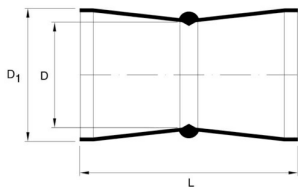

PROTECTION SLEEVES FOR CONCRETE WALL

Standard EN1401-1

MEASUREMENT DRAWING

Article number	Diameter D	Colour	Material	Quantity on pallet pcs
70013657	50 mm	grey	PP	1200
70000315	110 mm	redbrown	PVC	192
70013658	100 mm	black	PE	240
70000316	160 mm	redbrown	PVC	96