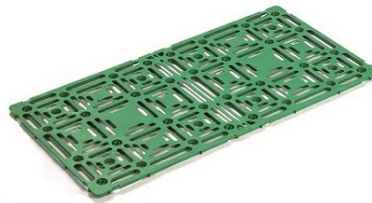

STORMBOX GROUND PLATE

MEASUREMENT DRAWING

Article number	Product name	Total length (L)	Total width (W)	Total height (H)	Gross weight	Quantity on pallet pcs
3496100907	STORMBOX GROUND PLATE	1200 mm	600 mm	20 mm	1,989 kg	100