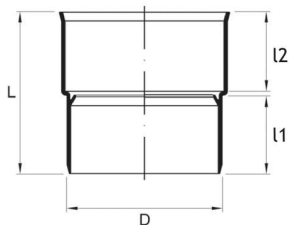

PRAGMA CONNECTORS FROM NAL SOCKET PIPE TO PRAGMA PIPE

Standard EN 13476-3

LONG MARKETING TEXT

EN 13476-3

MEASUREMENT DRAWING

Article number	Old article number	Diameter D	Material	Quantity on pallet pcs	Quantity in package pcs
70007502		110 mm	PP	600	75
70000515		160 mm	PP	200	25
70000516		200 mm	PP	96	12
70000517		250 mm	PP	60	12
70000518	3496100536	315 mm	PP	21	
70000519	3496100540	400 mm	PP	12	