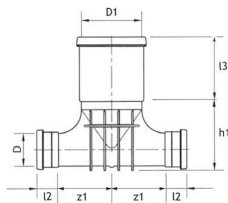

CHAMBER RODDING TEES

Standard EN 13598

LONG MARKETING TEXT

With NAL connections: inlet and outlet are with click rings. D2 is the diameter of the riser pipe.

MEASUREMENT DRAWING

Article number	Diameter D	Quantity on pallet pcs	Quantity in package pcs
70007342	110 mm	64	1
70000320	110 mm	30	1
70000321	160 mm	25	1
70000322	110 mm	24	1
70000323	160 mm	17	1
70000324	200 mm	14	1