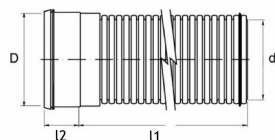

### MEASUREMENT DRAWING

Article number	Old article number	Diameter D	Inner-diameter	Lenght	Ring stiffness	Quantity on pallet pcs
70011007	70001114	110 mm	98 mm	6 m	SN8	50
70011004	70001115	160 mm	138 mm	6 m	SN8	33