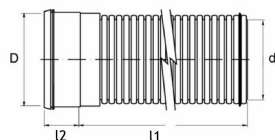

PP CS 2W SN8 BLACK PRAGMA

MEASUREMENT DRAWING

Article number	Old article number	Diameter D	Inner-diameter	Lenght	Ring stiffness	Quantity on pallet pcs
70011007	70001114	110 mm	98 mm	6 m	SN8	50
70011004	70001115	160 mm	138 mm	6 m	SN8	33