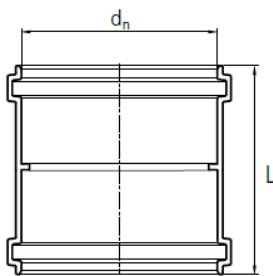

### MEASUREMENT DRAWING

Article number	Old article number	Diameter D	Lenght	Colour	Material	Quantity on pallet pcs	Stiffness class
70001039	3496101050	50 mm		grey	PP	1200	S14
70000543		75 mm		grey	PP	720	S16
70001158		100 mm	0,36 m	grey	PVC	144	
70000544		110 mm		grey	PP	288	S16