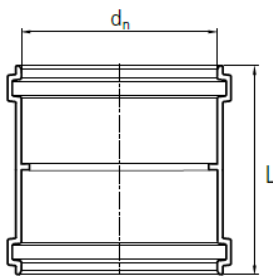

PP-HT DOUBLE SOCKETS

Standard EN 1451

MEASUREMENT DRAWING

Article number	Old article number	Diameter D	Wall thickness (e)	Lenght	Colour	Material	Quantity on pallet pcs	Stiffness class
3496101050	70001039	50 mm			grey	PP	1200	S14
70000543		75 mm	2 mm		grey	PP	720	S16
70001158		100 mm		0,36 m	grey	PVC	144	
70000544		110 mm	3 mm		grey	PP	288	S16