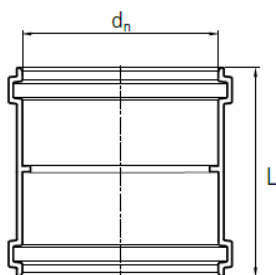

PP-HT DOUBLE SOCKETS

Standard EN 1451

MEASUREMENT DRAWING

Article number	Old article number	Diameter D	Wall thickness (e)	Stiffness class	Quantity on pallet pcs	Quantity in package pcs
3496101338	70000590	32 mm		S14	2880	60
3496101047	70013269	40 mm		S14	2160	30
3496101049	70013270	50 mm		S14	1200	25
3496101050	70001039	50 mm		S14	1200	25
70000543		75 mm	2 mm	S16	720	30
3495200580	70013157	75 mm		S20	600	25
70000544		110 mm	3 mm	S16	288	24
3496101337	70013158	110 mm		S20	320	40