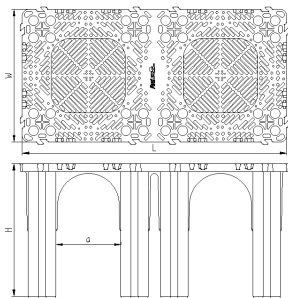

## STORMBOX 2 INFILTRATION BOX 413L

### MEASUREMENT DRAWING

Article number	Product name	Total length (L)	Total width (W)	Total height (H)	Gross weight
3496102733	STORMBOX 2 INFILTRATION BOX 413L	1200 mm	600 mm	600 mm	14,7 kg