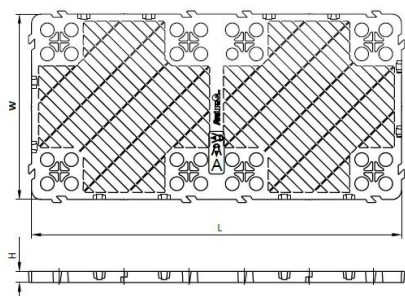

## STORMBOX 2 GROUND PLATE

### MEASUREMENT DRAWING

Article number	Product name	Total length (L)	Total width (W)	Total height (H)	Lenght	Gross weight
3496102734	STORMBOX 2 GROUND PLATE	1200 mm	600 mm	200 mm	1,2 m	3,89 kg