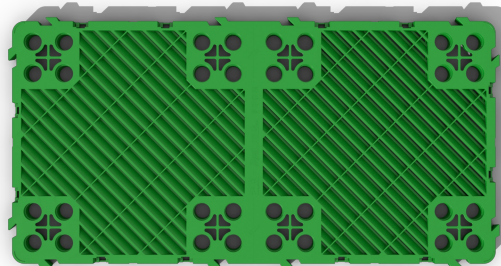

STORMBOX 2 GROUND PLATE

MEASUREMENT DRAWING

Article number	Product name	Total length (L)	Total width (W)	Total height (H)	Lenght	Gross weight
3496102734	STORMBOX 2 GROUND PLATE	1200 mm	600 mm	200 mm	1,2 m	3,89 kg