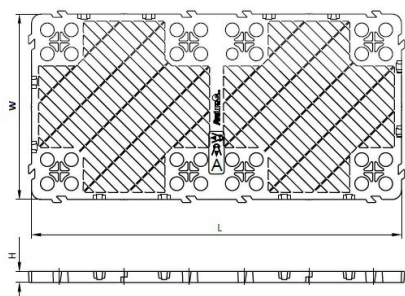

STORMBOX 2 GROUND PLATE

MEASUREMENT DRAWING

Article number	Product name	Total length (L)	Total width (W)	Total height (H)	Lenght	Gross weight
3496102734	STORMBOX 2 GROUND PLATE	1200 mm	600 mm	200 mm	1,2 m	3,89 kg