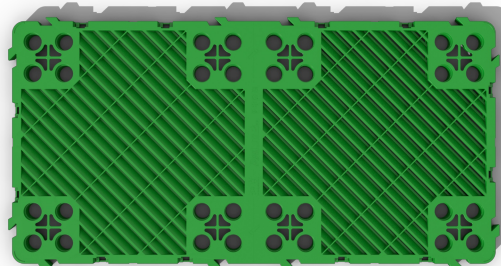

## STORMBOX 2 GROUND PLATE

### MEASUREMENT DRAWING

Article number	Product name	Total length (L)	Total width (W)	Total height (H)	Lenght	Gross weight
3496102734	STORMBOX 2 GROUND PLATE	1200 mm	600 mm	200 mm	1,2 m	3,89 kg