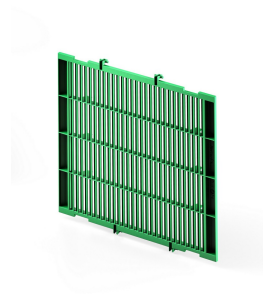

STORMBOX 2 RIBBED SIDE PANEL

Article number	Product name	Total length (L)	Total width (W)	Total height (H)	Lenght	Gross weight
3496102735	STORMBOX 2 RIBBED SIDE PANEL	600 mm	600 mm	25 mm	600 m	1,19 kg

Pipelife Estonia