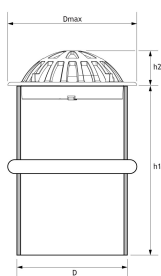

ЧЕРТЁЖ

Код изделия

70013731

70013758

Pipelife Eesti

Пыргувяля теэ 4, Лехмя, волость Раэ · 75306 Харьюмаа
Общий телефон: +372 605 5160

э-почта: pipelife@pipelife.ee · [Политика конфиденциальности](#) · [Информация о файлах cookie](#)